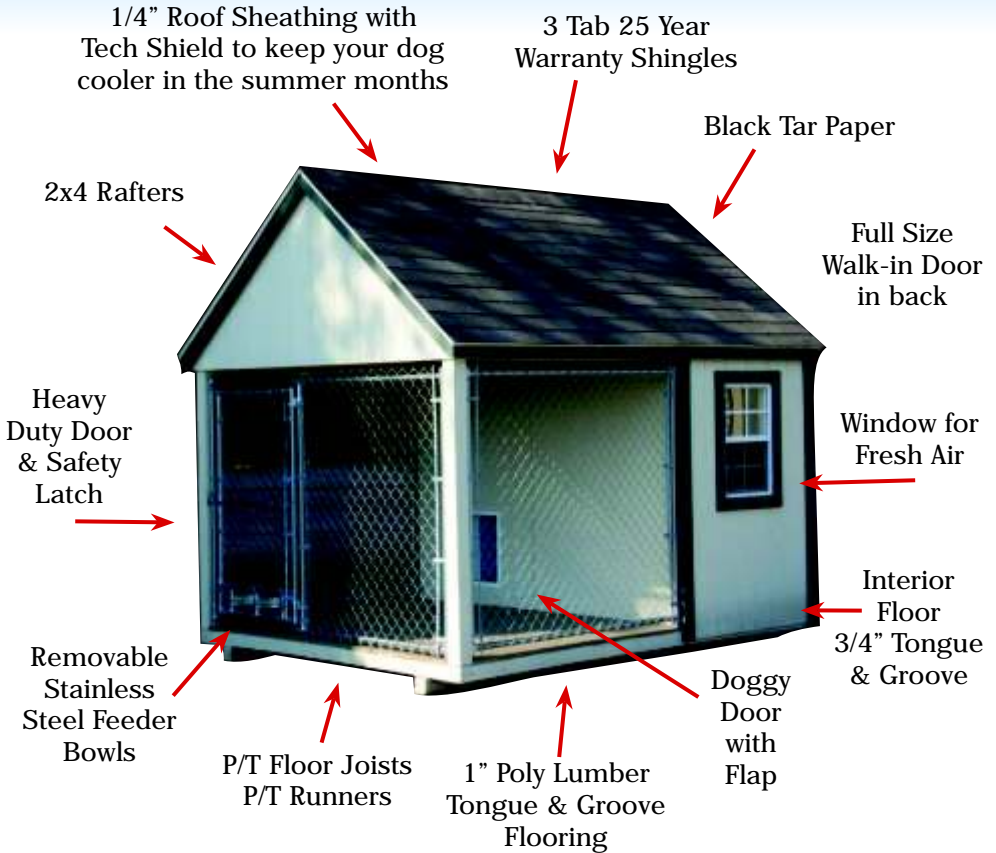

Introducing The K⁹astle™

Your K9 Units are some of the
Hardest working members of your team...
Now you can give them the accomodations they deserve...
With their very own K⁹astle!

The Best Quality K-9 Kennel

Duplex Models also Available
Single Models sized from 8x10 to 10x20
Duplex Models sized from 10x10 to 10x20
Quadplex in 12x20

Give your dog the most comfortable place to relax after a hard day at the office.

- ❖ The Original K⁹astle.
- ❖ Shipped in easy-to-assemble kits.
- ❖ Delivery of fully assembled units where feasible.
- ❖ Easy to move with rollback after assembled.
- ❖ No concrete foundation or pad necessary.
- ❖ Sizes available from 8x10 to 10x20.

Standard Features Include:

- ❖ Full-size walk-in door and window in the enclosed area
- ❖ Doggy door with flap
- ❖ Poly decking exterior flooring
- ❖ 3/4" tongue & groove interior flooring
- ❖ 9-guage chain link paneling
- ❖ Heavy duty door with two (2) stainless steel feeder bowls
- ❖ Fourteen standard wood paint colors to choose from
- ❖ Twelve standard vinyl colors to choose from